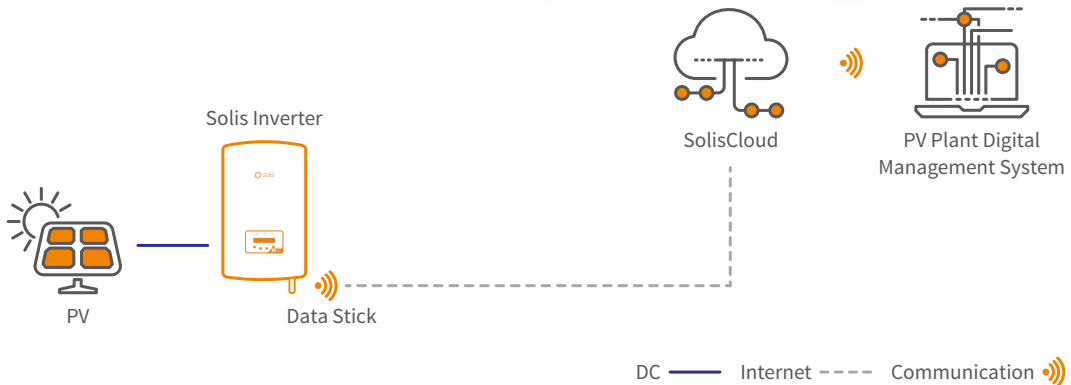

### New generation Solis PV monitoring platform

SolisCloud is the new generation of intelligent PV system monitoring. This new monitoring platform will empower you like never before. You will have full control of your system whenever and wherever you are. You will benefit from upgraded accurate fault alarm messaging that is adjustable to notify you within hours that fit meet your needs.

For simple O&M the new platform features a full size display of all your installations with real-time data. You will have an intelligent alarm system that gives recommendations to quickly repair your field faults. In depth analysis tools allow you to understand the overall health of your system. IV curve scanning can be done easily and quickly on your whole system. A live power flow display gives visibility of both standard solar systems as well as storage systems. Most importantly you will have complete control of your systems and be able to monitor and adapt anything when and how you want.

### Advanced Cloud Platform

- Connecting with multiple types of devices seamlessly: Inverters, export power managers, weather stations, etc.

### Multiple Plant Management

- Manage multiple types of systems across residential, commercial and utility scale plants. Enables multiple team management across different sectors