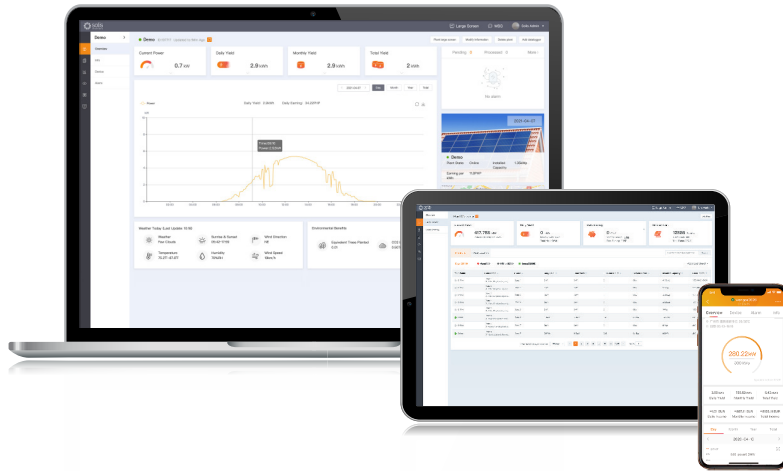

### New generation Solis PV monitoring platform

SolisCloud is the new generation of intelligent PV system monitoring. This new monitoring platform will empower you like never before. You will have full control of your system whenever and wherever you are. You will benefit from upgraded accurate fault alarm messaging that is adjustable to notify you within hours that fit meet your needs.

For simple O&M the new platform features a full size display of all your installations with real-time data. You will have an intelligent alarm system that gives recommendations to quickly repair your field faults. In depth analysis tools allow you to understand the overall health of your system. IV curve scanning can be done easily and quickly on your whole system. A live power flow display gives visibility of both standard solar systems as well as storage systems. Most importantly you will have complete control of your systems and be able to monitor and adapt anything when and how you want.

### Efficient O & M

- Smart I-V curve scan, system health report, string-level fault finding