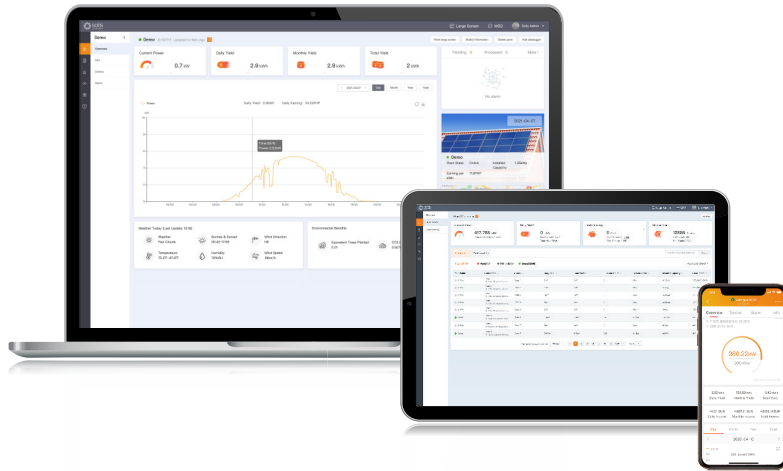

SolisCloud

New generation Solis PV monitoring platform

SolisCloud is the new generation of intelligent PV system monitoring. This new monitoring platform will empower you like never before. You will have full control of your system whenever and wherever you are. You will benefit from upgraded accurate fault alarm messaging that is adjustable to notify you within hours that fit meet your needs.

For simple O&M the new platform features a full size display of all your installations with real-time data. You will have an intelligent alarm system that gives recommendations to quickly repair your field faults. In depth analysis tools allow you to understand the overall health of your system. IV curve scanning can be done easily and quickly on your whole system. A live power flow display gives visibility of both standard solar systems as well as storage systems. Most importantly you will have complete control of your systems and be able to monitor and adapt anything when and how you want.

Intelligent Monitoring Solution - SolisCloud

Advanced Cloud Platform

- Connecting with multiple types of devices seamlessly: Inverters, export power managers, weather stations, etc.

Efficient O & M

- Smart I-V curve scan, system health report, string-level fault finding

Multiple Plant Management

- Manage multiple types of systems across residential, commercial and utility scale plants. Enables multiple team management across different sectors

Full Screen Display Mode

- Clear and concise display of system performance and benefits including carbon emissions saved and equivalent trees planted as well as showing system yield & earnings