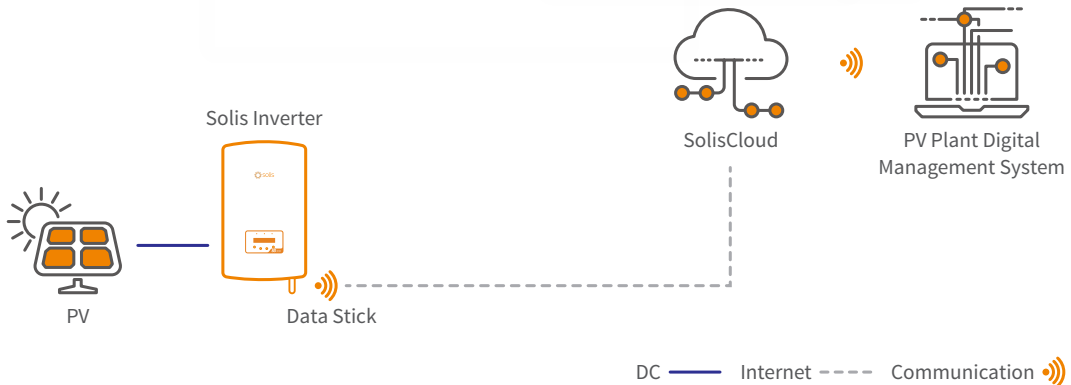

SolisCloud

New generation Solis PV monitoring platform

SolisCloud is the new generation of intelligent PV system monitoring. This new monitoring platform will empower you like never before. You will have full control of your system whenever and wherever you are. You will benefit from upgraded accurate fault alarm messaging that is adjustable to notify you within hours that fit meet your needs.

For simple O&M the new platform features a full size display of all your installations with real-time data. You will have an intelligent alarm system that gives recommendations to quickly repair your field faults. In depth analysis tools allow you to understand the overall health of your system. IV curve scanning can be done easily and quickly on your whole system. A live power flow display gives visibility of both standard solar systems as well as storage systems. Most importantly you will have complete control of your systems and be able to monitor and adapt anything when and how you want.

Intelligent Monitoring Solution - SolisCloud

Advanced Cloud Platform

- Connecting with multiple types of devices seamlessly: Inverters, export power managers, weather stations, etc.

Efficient O & M

- Smart I-V curve scan, system health report, string-level fault finding

Multiple Plant Management

- Manage multiple types of systems across residential, commercial and utility scale plants. Enables multiple team management across different sectors

Full Screen Display Mode

- Clear and concise display of system performance and benefits including carbon emissions saved and equivalent trees planted as well as showing system yield & earnings