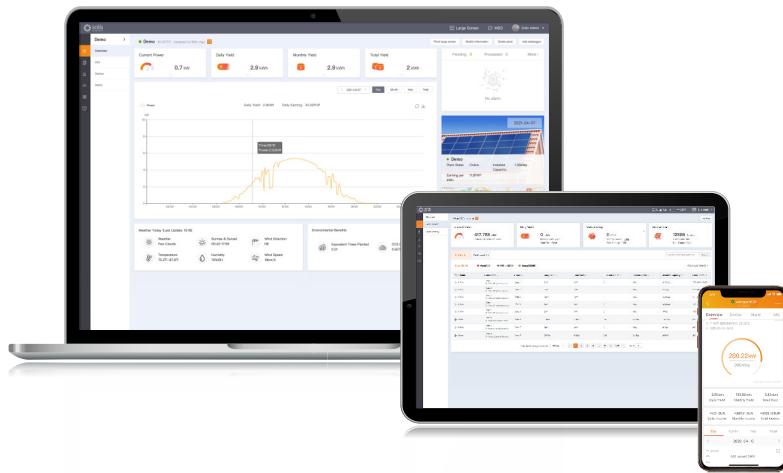

### New generation Solis PV monitoring platform

SolisCloud is the new generation of intelligent PV system monitoring. This new monitoring platform will empower you like never before. You will have full control of your system whenever and wherever you are. You will benefit from upgraded accurate fault alarm messaging that is adjustable to notify you within hours that fit meet your needs.

For simple O&M the new platform features a full size display of all your installations with real-time data. You will have an intelligent alarm system that gives recommendations to quickly repair your field faults. In depth analysis tools allow you to understand the overall health of your system. IV curve scanning can be done easily and quickly on your whole system. A live power flow display gives visibility of both standard solar systems as well as storage systems. Most importantly you will have complete control of your systems and be able to monitor and adapt anything when and how you want.

### Efficient O & M

- Smart I-V curve scan, system health report, string-level fault finding

### Full Screen Display Mode

- Clear and concise display of system performance and benefits including carbon emissions saved and equivalent trees planted as well as showing system yield & earnings