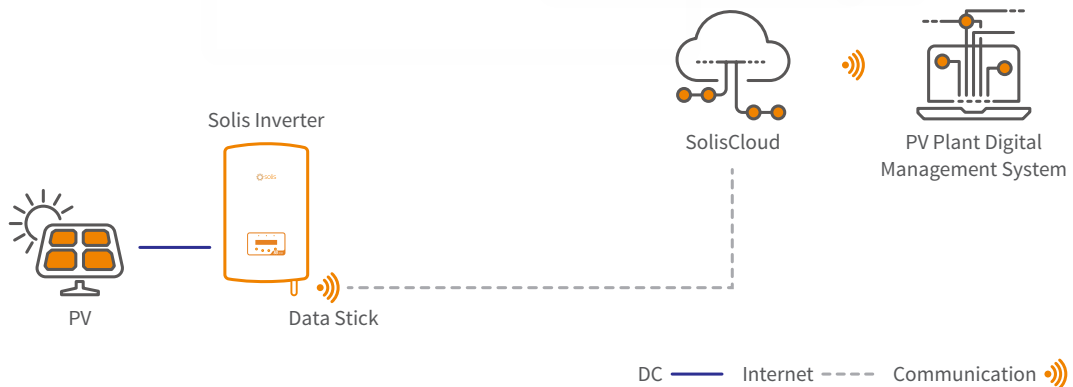

SolisCloud

New generation Solis PV monitoring platform

SolisCloud is the new generation of intelligent PV system monitoring. This new monitoring platform will empower you like never before. You will have full control of your system whenever and wherever you are. You will benefit from upgraded accurate fault alarm messaging that is adjustable to notify you within hours that fit meet your needs.

For simple O&M the new platform features a full size display of all your installations with real-time data. You will have an intelligent alarm system that gives recommendations to quickly repair your field faults. In depth analysis tools allow you to understand the overall health of your system. IV curve scanning can be done easily and quickly on your whole system. A live power flow display gives visibility of both standard solar systems as well as storage systems. Most importantly you will have complete control of your systems and be able to monitor and adapt anything when and how you want.

Intelligent Monitoring Solution - SolisCloud

Advanced Cloud Platform

- Connecting with multiple types of devices seamlessly: Inverters, export power managers, weather stations, etc.

Efficient O & M

- Smart I-V curve scan, system health report, string-level fault finding

Multiple Plant Management

- Manage multiple types of systems across residential, commercial and utility scale plants. Enables multiple team management across different sectors

Full Screen Display Mode

- Clear and concise display of system performance and benefits including carbon emissions saved and equivalent trees planted as well as showing system yield & earnings