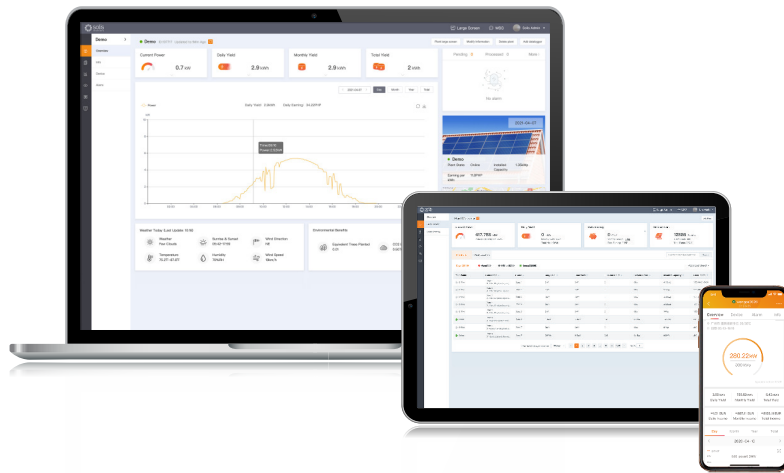

SolisCloud

New generation Solis PV monitoring platform

SolisCloud is the new generation of intelligent PV system monitoring. This new monitoring platform will empower you like never before. You will have full control of your system whenever and wherever you are. You will benefit from upgraded accurate fault alarm messaging that is adjustable to notify you within hours that fit meet your needs.

For simple O&M the new platform features a full size display of all your installations with real-time data. You will have an intelligent alarm system that gives recommendations to quickly repair your field faults. In depth analysis tools allow you to understand the overall health of your system. IV curve scanning can be done easily and quickly on your whole system. A live power flow display gives visibility of both standard solar systems as well as storage systems. Most importantly you will have complete control of your systems and be able to monitor and adapt anything when and how you want.

Intelligent Monitoring Solution - SolisCloud

Advanced Cloud Platform

- Connecting with multiple types of devices seamlessly: Inverters, export power managers, weather stations, etc.

Efficient O & M

- Smart I-V curve scan, system health report, string-level fault finding

Multiple Plant Management

- Manage multiple types of systems across residential, commercial and utility scale plants. Enables multiple team management across different sectors

Full Screen Display Mode

- Clear and concise display of system performance and benefits including carbon emissions saved and equivalent trees planted as well as showing system yield & earnings